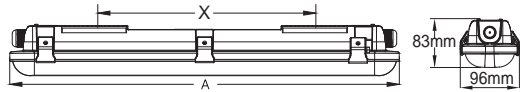

This product contains a light source of

energy efficiency class

For more information about this product:

www.integrattech.be

HYDRON Advanced ENG

HYD-ADV1234PSCSTS

A= 1200mm

1.	2.	OUTPUT
○	○	2700 Lm
○	●	3700 Lm
●	○	4640 Lm
●	●	5440 Lm