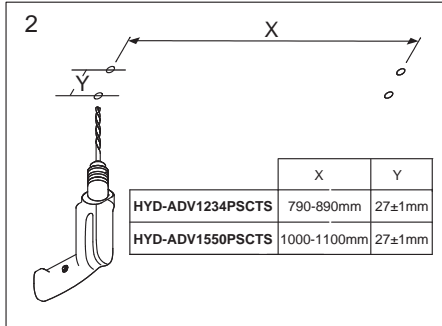

X= 790-890 mm

HYD-ADV1550PSCSTS

A= 1500mm

1.	2.	OUTPUT
○	○	4000 Lm
○	●	5000 Lm
●	○	6400 Lm
●	●	8000 Lm

X= 1000-1100 mm

Accessories included

Installation and maintenance should always be done by qualified personnel. The light source of this luminaire is not replaceable, at the end of its life the luminaire must be replaced. Do not touch the LEDs on the circuit board during maintenance or cleaning. Do not use chemical solutions to clean this device. Damaged devices in original packaging will be exchanged under warranty. Always check that the correct connection voltage is present.