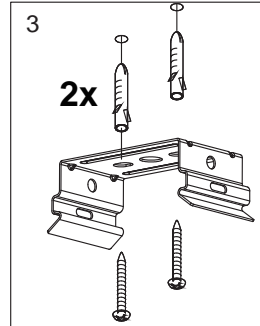

X= 790-890 mm

HYD-ADV1550PSCSTS

A= 1500mm

1.	2.	OUTPUT
○	○	4000 Lm
○	●	5000 Lm
●	○	6400 Lm
●	●	8000 Lm

X= 1000-1100 mm

Accessories included

Installation and maintenance should always be done by qualified personnel. The light source of this luminaire is not replaceable, at the end of its life the luminaire must be replaced. Do not touch the LEDs on the circuit board during maintenance or cleaning. Do not use chemical solutions to clean this device. Damaged devices in original packaging will be exchanged under warranty. Always check that the correct connection voltage is present.