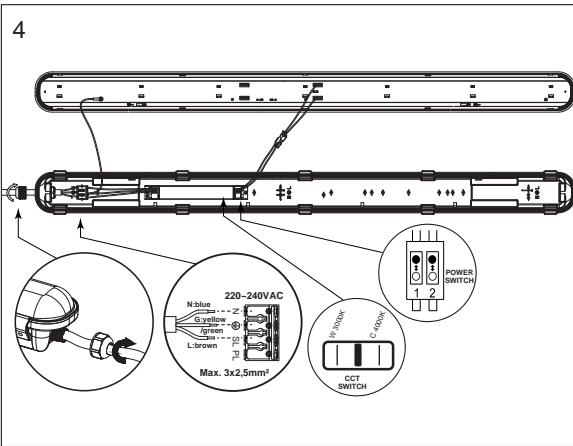

X= 790-890 mm

HYD-ADV1550PSCSTS

A= 1500mm

1.	2.	OUTPUT
○	○	4000 Lm
○	●	5000 Lm
●	○	6400 Lm
●	●	8000 Lm

X= 1000-1100 mm

Accessories included

Installation and maintenance should always be done by qualified personnel. The light source of this luminaire is not replaceable, at the end of its life the luminaire must be replaced. Do not touch the LEDs on the circuit board during maintenance or cleaning. Do not use chemical solutions to clean this device. Damaged devices in original packaging will be exchanged under warranty. Always check that the correct connection voltage is present.