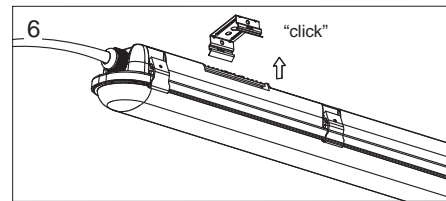

X= 790-890 mm

HYD-ADV1550PSCSTS

A= 1500mm

1.	2.	OUTPUT
○	○	4000 Lm
○	●	5000 Lm
●	○	6400 Lm
●	●	8000 Lm

X= 1000-1100 mm

Accessories included

Installation and maintenance should always be done by qualified personnel. The light source of this luminaire is not replaceable, at the end of its life the luminaire must be replaced. Do not touch the LEDs on the circuit board during maintenance or cleaning. Do not use chemical solutions to clean this device. Damaged devices in original packaging will be exchanged under warranty. Always check that the correct connection voltage is present.