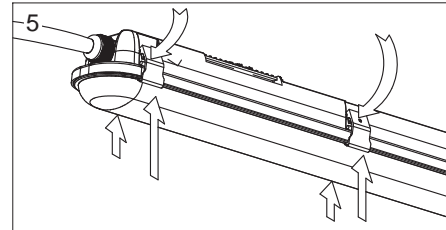

X= 790-890 mm

HYD-ADV1550PSCSTS

A= 1500mm

1.	2.	OUTPUT
○	○	4000 Lm
○	●	5000 Lm
●	○	6400 Lm
●	●	8000 Lm

X= 1000-1100 mm

Accessories included

Installation and maintenance should always be done by qualified personnel. The light source of this luminaire is not replaceable, at the end of its life the luminaire must be replaced. Do not touch the LEDs on the circuit board during maintenance or cleaning. Do not use chemical solutions to clean this device. Damaged devices in original packaging will be exchanged under warranty. Always check that the correct connection voltage is present.