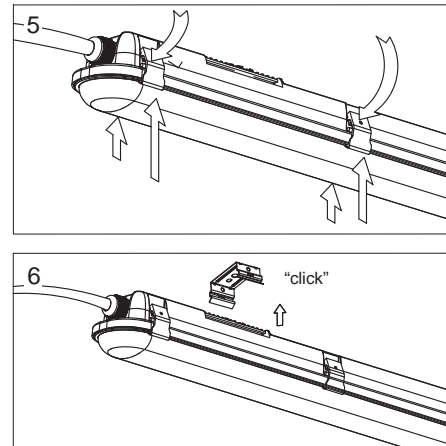

HYDRON Essential NL

inclusief onderdelen

! Installatie en onderhoud dienen steeds te gebeuren door gekwalificeerd personeel. De lichtbron van dit armatuur is niet vervangbaar, bij einde van de levensduur moet het armatuur vervangen worden. Raak de Leds op de printplaat niet aan tijdens het onderhoud of reinigen. Gebruik geen chemische oplossingen voor de reiniging van dit toestel. Beschadigde toestellen in originele verpakking worden onder waarborg omgeruild. Controleer steeds of de correcte aansluitspanning aanwezig is.

Gebruikte lampen: Breng oude of defecte LED armaturen steeds binnen in een geschikt verzamelpunt in overeenstemming met de geldende voorschriften met betrekking tot milieubescherming. Gebruikte lampen kunnen gedeponeerd worden in een recyclagepunt waar ze gratis worden geaccepteerd. Een correct gebruik van apparatuur maakt het mogelijk om waardevolle milieuhulpbronnen te behouden en negatieve gevolgen voor de gezondheid en het milieu te voorkomen.

Dit product bevat een lichtbron

D

Energie efficiëntie klasse

Meer info over dit product:

www.integrattech.be