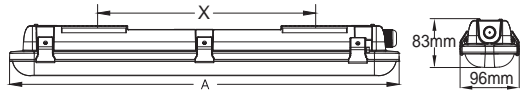

energy efficiency class

For more information about this product:

www.integrattech.be

HYD-ESS0620PSCTS A= 600mm			HYD-ESS1236PSCTS A= 1200mm			HYD-ESS1550PSCTS A= 1500mm		
1.	2.	OUTPUT	1.	2.	OUTPUT	1.	2.	OUTPUT
○	○	1350 Lm	○	○	2700 Lm	○	○	3700 Lm
○	●	1890 Lm	○	●	3510 Lm	○	●	4600 Lm
●	○	2295 Lm	●	○	4185 Lm	●	○	6000 Lm
●	●	2700 Lm	●	●	4860 Lm	●	●	7500 Lm