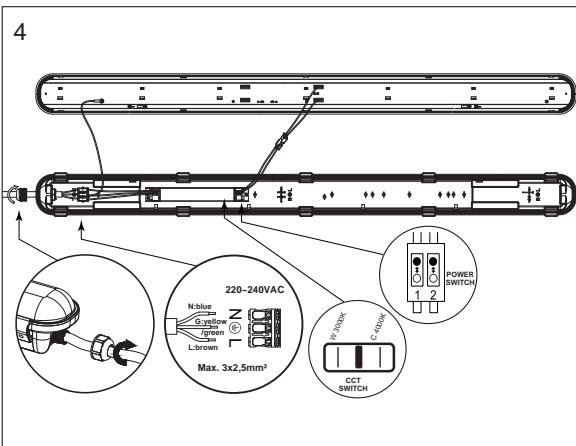

energy efficiency class

For more information about this product:

www.integrattech.be

HYD-ESS0620PSCTS A= 600mm			HYD-ESS1236PSCTS A= 1200mm			HYD-ESS1550PSCTS A= 1500mm		
1.	2.	OUTPUT	1.	2.	OUTPUT	1.	2.	OUTPUT
○	○	1350 Lm	○	○	2700 Lm	○	○	3700 Lm
○	●	1890 Lm	○	●	3510 Lm	○	●	4600 Lm
●	○	2295 Lm	●	○	4185 Lm	●	○	6000 Lm
●	●	2700 Lm	●	●	4860 Lm	●	●	7500 Lm

X= 290-390 mm X= 790-890 mm X= 1000-1100 mm

Accessories included

Installation and maintenance should always be done by qualified personnel. The light source of this luminaire is not replaceable, at the end of its life the luminaire must be replaced. Do not touch the LEDs on the circuit board during maintenance or cleaning. Do not use chemical solutions to clean this device. Damaged devices in original packaging will be exchanged under warranty. Always check that the correct connection voltage is present.