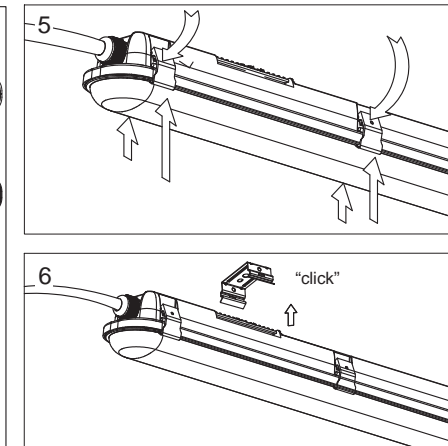

HYDRON Essential FR

Accessoires compris

! L'installation et la maintenance doivent toujours être effectuées par du personnel qualifié. La source lumineuse de ce luminaire n'est pas remplaçable, le luminaire doit être remplacé à la fin de sa vie. Ne touchez pas les puces led pendant l'entretien ou le nettoyage. N'utilisez pas de solutions chimiques pour le nettoyage de cet appareil. Les appareils endommagés dans leur emballage d'origine sont échangés sous garantie. La mise à la terre doit toujours être correctement connectée pour éviter tout problème de sécurité. Toujours vérifier si la tension de connexion correcte est présente.

Lampes usagées: Toujours ramener les appareils à led usés ou défectueux à un point de collecte approprié, conformément aux réglementations en vigueur en matière de protection de l'environnement. Les lampes usagées peuvent être déposées dans un point de recyclage où elles sont acceptées gratuitement. Une utilisation appropriée des équipements permet de préserver des ressources environnementales précieuses et d'éviter des conséquences négatives pour la santé et l'environnement.

Ce produit contient une source lumineuse

D

classe de rendement énergétique

Plus d'info sur ce produit:

www.integrattech.be