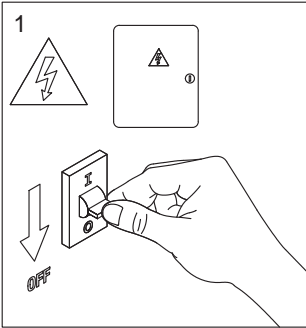

energy efficiency class

For more information about this product:

www.integrattech.be

HYD-ESS0620PSCTS A= 600mm			HYD-ESS1236PSCTS A= 1200mm			HYD-ESS1550PSCTS A= 1500mm		
1.	2.	OUTPUT	1.	2.	OUTPUT	1.	2.	OUTPUT
○	○	1350 Lm	○	○	2700 Lm	○	○	3700 Lm
○	●	1890 Lm	○	●	3510 Lm	○	●	4600 Lm
●	○	2295 Lm	●	○	4185 Lm	●	○	6000 Lm
●	●	2700 Lm	●	●	4860 Lm	●	●	7500 Lm

X= 290-390 mm X= 790-890 mm X= 1000-1100 mm

Accessories included

Installation and maintenance should always be done by qualified personnel. The light source of this luminaire is not replaceable, at the end of its life the luminaire must be replaced. Do not touch the LEDs on the circuit board during maintenance or cleaning. Do not use chemical solutions to clean this device. Damaged devices in original packaging will be exchanged under warranty. Always check that the correct connection voltage is present.