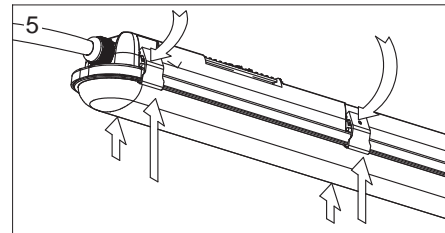

X= 290-390 mm X= 790-890 mm X= 1000-1100 mm

Accessories included

Installation and maintenance should always be done by qualified personnel. The light source of this luminaire is not replaceable, at the end of its life the luminaire must be replaced. Do not touch the LEDs on the circuit board during maintenance or cleaning. Do not use chemical solutions to clean this device. Damaged devices in original packaging will be exchanged under warranty. Always check that the correct connection voltage is present.