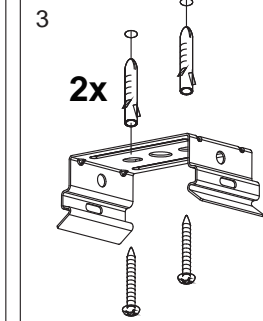

! L'installation et la maintenance doivent toujours être effectuées par du personnel qualifié. La source lumineuse de ce luminaire n'est pas remplaçable, le luminaire doit être remplacé à la fin de sa vie. Ne touchez pas les puces led pendant l'entretien ou le nettoyage. N'utilisez pas de solutions chimiques pour le nettoyage de cet appareil. Les appareils endommagés dans leur emballage d'origine sont échangés sous garantie. La mise à la terre doit toujours être correctement connectée pour éviter tout problème de sécurité. Toujours vérifier si la tension de connexion correcte est présente.

Lampes usagées: Toujours ramener les appareils à led usés ou défectueux à un point de collecte approprié, conformément aux réglementations en vigueur en matière de protection de l'environnement. Les lampes usagées peuvent être déposées dans un point de recyclage où elles sont acceptées gratuitement. Une utilisation appropriée des équipements permet de préserver des ressources environnementales précieuses et d'éviter des conséquences négatives pour la santé et l'environnement.

Ce produit contient une source lumineuse

D

classe de rendement énergétique

Plus d'info sur ce produit:

www.integrattech.be