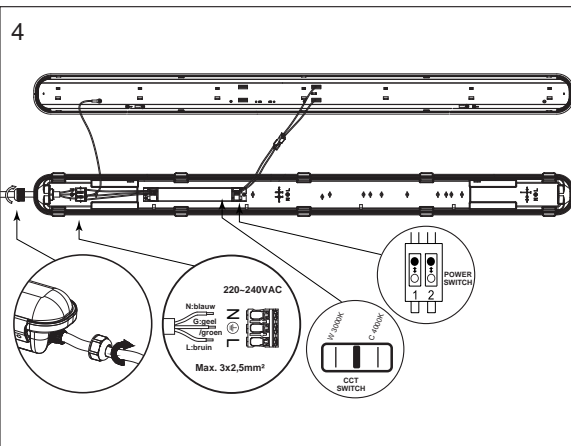

HYDRON Essential NL

inclusief onderdelen

! Installatie en onderhoud dienen steeds te gebeuren door gekwalificeerd personeel. De lichtbron van dit armatuur is niet vervangbaar, bij einde van de levensduur moet het armatuur vervangen worden. Raak de Leds op de printplaat niet aan tijdens het onderhoud of reinigen. Gebruik geen chemische oplossingen voor de reiniging van dit toestel. Beschadigde toestellen in originele verpakking worden onder waarborg omgeruild. Controleer steeds of de correcte aansluitspanning aanwezig is.

Gebruikte lampen: Breng oude of defecte LED armaturen steeds binnen in een geschikt verzamelpunt in overeenstemming met de geldende voorschriften met betrekking tot milieubescherming. Gebruikte lampen kunnen gedeponeerd worden in een recyclagepunt waar ze gratis worden geaccepteerd. Een correct gebruik van apparatuur maakt het mogelijk om waardevolle milieuhulpbronnen te behouden en negatieve gevolgen voor de gezondheid en het milieu te voorkomen.

Dit product bevat een lichtbron

D

Energie efficiëntie klasse

Meer info over dit product:

www.integrattech.be