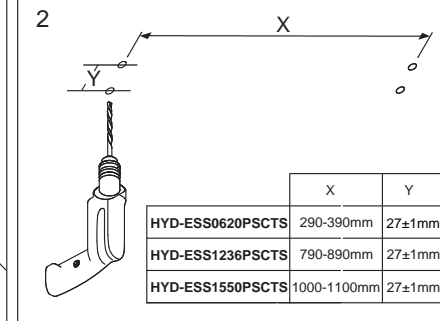

HYDRON Essential FR

Accessoires compris

! L'installation et la maintenance doivent toujours être effectuées par du personnel qualifié. La source lumineuse de ce luminaire n'est pas remplaçable, le luminaire doit être remplacé à la fin de sa vie. Ne touchez pas les puces led pendant l'entretien ou le nettoyage. N'utilisez pas de solutions chimiques pour le nettoyage de cet appareil. Les appareils endommagés dans leur emballage d'origine sont échangés sous garantie. La mise à la terre doit toujours être correctement connectée pour éviter tout problème de sécurité. Toujours vérifier si la tension de connexion correcte est présente.

Lampes usagées: Toujours ramener les appareils à led usés ou défectueux à un point de collecte approprié, conformément aux réglementations en vigueur en matière de protection de l'environnement. Les lampes usagées peuvent être déposées dans un point de recyclage où elles sont acceptées gratuitement. Une utilisation appropriée des équipements permet de préserver des ressources environnementales précieuses et d'éviter des conséquences négatives pour la santé et l'environnement.

Ce produit contient une source lumineuse

D

classe de rendement énergétique

Plus d'info sur ce produit:

www.integrattech.be