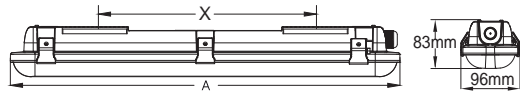

HYDRON Essential NL

inclusief onderdelen