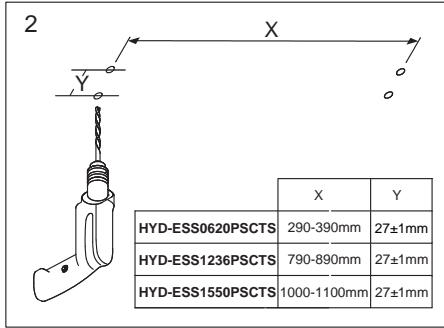

HYDRON Essential ENG

This product contains a light source of

D

energy efficiency class

For more information about this product:

www.integrattech.be

HYD-ESS0620PSCTS A= 600mm			HYD-ESS1236PSCTS A= 1200mm			HYD-ESS1550PSCTS A= 1500mm		
1.	2.	OUTPUT	1.	2.	OUTPUT	1.	2.	OUTPUT
○	○	1350 Lm	○	○	2700 Lm	○	○	3700 Lm
○	●	1890 Lm	○	●	3510 Lm	○	●	4600 Lm
●	○	2295 Lm	●	○	4185 Lm	●	○	6000 Lm
●	●	2700 Lm	●	●	4860 Lm	●	●	7500 Lm

X= 290-390 mm   X= 790-890 mm   X= 1000-1100 mm

Accessories included

Installation and maintenance should always be done by qualified personnel. The light source of this luminaire is not replaceable, at the end of its life the luminaire must be replaced. Do not touch the LEDs on the circuit board during maintenance or cleaning. Do not use chemical solutions to clean this device. Damaged devices in original packaging will be exchanged under warranty. Always check that the correct connection voltage is present.

Used lamps: Always bring old or defective LED luminaires into a suitable collection point in accordance with the applicable regulations on environmental protection. Used lamps can be deposited at a recycling point where they will be accepted free of charge. Proper use of equipment makes it possible to conserve valuable environmental resources and avoid negative health and environmental impacts.

HYDRON Essential DE

Dieses Produkt enthält eine Lichtquelle

D

Energie-Effizienz Klasse

Mehr Informationen zu diesem Produkt:

www.integrattech.be

HYD-ESS0620PSCTS A= 600mm			HYD-ESS1236PSCTS A= 1200mm			HYD-ESS1550PSCTS A= 1500mm		
1.	2.	OUTPUT	1.	2.	OUTPUT	1.	2.	OUTPUT
○	○	1350 Lm	○	○	2700 Lm	○	○	3700 Lm
○	●	1890 Lm	○	●	3510 Lm	○	●	4600 Lm
●	○	2295 Lm	●	○	4185 Lm	●	○	6000 Lm
●	●	2700 Lm	●	●	4860 Lm	●	●	7500 Lm

X= 290-390 mm   X= 790-890 mm   X= 1000-1100 mm

Inklusive Zubehör