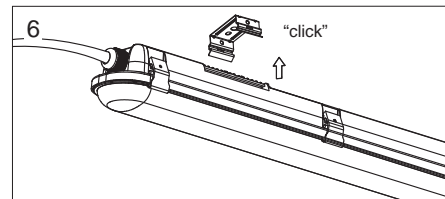

X= 290-390 mm X= 790-890 mm X= 1000-1100 mm

Accessories included

Installation and maintenance should always be done by qualified personnel. The light source of this luminaire is not replaceable, at the end of its life the luminaire must be replaced. Do not touch the LEDs on the circuit board during maintenance or cleaning. Do not use chemical solutions to clean this device. Damaged devices in original packaging will be exchanged under warranty. Always check that the correct connection voltage is present.