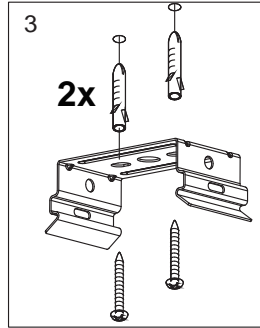

X= 290-390 mm X= 790-890 mm X= 1000-1100 mm

Accessories included

Installation and maintenance should always be done by qualified personnel. The light source of this luminaire is not replaceable, at the end of its life the luminaire must be replaced. Do not touch the LEDs on the circuit board during maintenance or cleaning. Do not use chemical solutions to clean this device. Damaged devices in original packaging will be exchanged under warranty. Always check that the correct connection voltage is present.