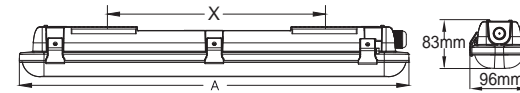

HYDRON Essential FR

Accessoires compris