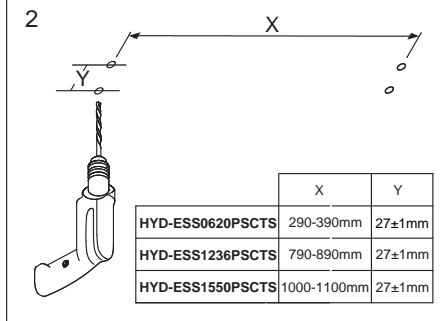

HYDRON Essential NL

inclusief onderdelen

! Installatie en onderhoud dienen steeds te gebeuren door gekwalificeerd personeel. De lichtbron van dit armatuur is niet vervangbaar, bij einde van de levensduur moet het armatuur vervangen worden. Raak de Leds op de printplaat niet aan tijdens het onderhoud of reinigen. Gebruik geen chemische oplossingen voor de reiniging van dit toestel. Beschadigde toestellen in originele verpakking worden onder waarborg omgeruild. Controleer steeds of de correcte aansluitspanning aanwezig is.

Gebruikte lampen: Breng oude of defecte LED armaturen steeds binnen in een geschikt verzamelpunt in overeenstemming met de geldende voorschriften met betrekking tot milieubescherming. Gebruikte lampen kunnen gedeponeerd worden in een recyclagepunt waar ze gratis worden geaccepteerd. Een correct gebruik van apparatuur maakt het mogelijk om waardevolle milieuhulpbronnen te behouden en negatieve gevolgen voor de gezondheid en het milieu te voorkomen.

Dit product bevat een lichtbron

D

Energie efficiëntie klasse

Meer info over dit product:

www.integrattech.be