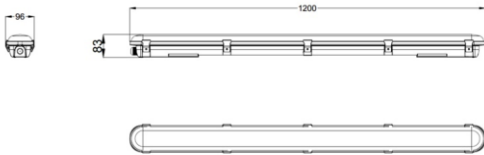

HYD-ADV1234PSCTS - Hydron adv 1,2m PS 17-23-29-34W CS 30-40K mod

Lumen distributio

Distance curve:

Flux out: 2752 lm				Flux out: 2889 lm			
Height	Ray Max	Angle: 152.350deg	Diameter	Height	Ray Max	Angle: 152.370deg	Diameter
1m	559.1, 5488lx		248.54cm	1m	580.7, 5625lx		248.45cm
2m	132.3, 979.8lx		497.08cm	2m	142.2, 497.7lx		497.08cm
3m	58.79, 164.8lx		745.62cm	3m	64.32, 181.2lx		745.62cm
4m	33.07, 82.73lx		994.16cm	4m	36.28, 101.8lx		994.16cm
5m	21.17, 69.28lx		1242.71cm	5m	23.25, 85.82lx		1242.71cm
6m	14.76, 41.82lx		1491.25cm	6m	16.12, 69.39lx		1491.78cm
7m	10.89, 37.28lx		1739.79cm	7m	11.65, 35.28lx		1740.41cm
8m	8.168, 27.18lx		1988.33cm	8m	9.073, 25.48lx		1989.06cm
9m	6.332, 18.38lx		2236.87cm	9m	7.168, 20.13lx		2237.47cm
10m	5.291, 14.84lx		2485.41cm	10m	5.897, 14.31lx		2486.90cm

Spectrum distributio

Lumendrop

Afmetingen

Aansluitschema