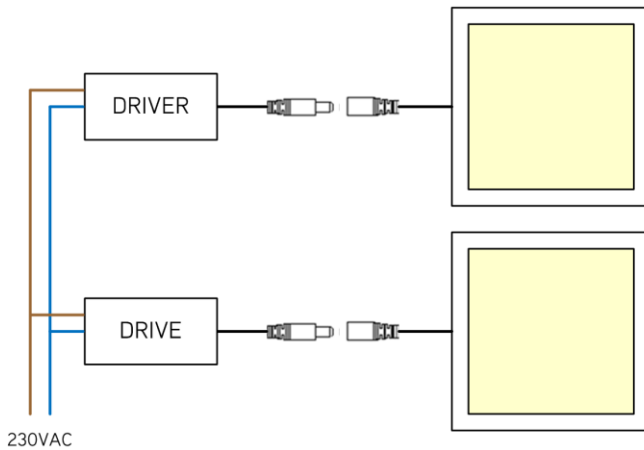

Aansluitschema

BASIC NON DIM