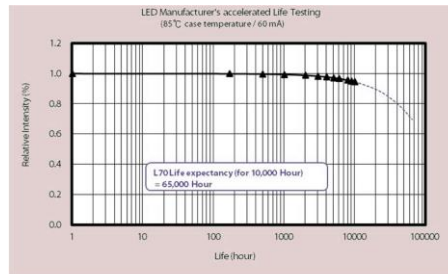

MAU60605030 - Led paneel Manga 60x60 3000K UGR17 ENEC

Lumen distributie

Distance curve:

Spectrum distributie

Lumendrop

| MANGA U 384x SMD2835 | |
|----------------------|--------|
| Tc 55°C | |
| L70B50 | 95000H |
| L80B20 | 65000H |
| L90B10 | 54000H |